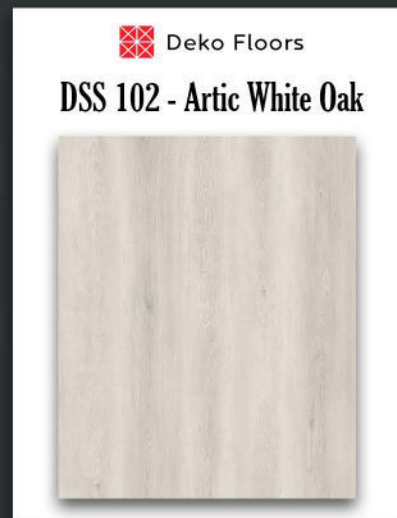

Deko Style X Hybrid Flooring delivers exceptional design and unbeatable performance for modern homes. Crafted for durability and beauty, this premium flooring combines the warmth of natural wood with advanced waterproof and scratch resistant technology. Perfect for busy households, Deko Style X offers a timeless aesthetic with lasting strength, making it the ultimate choice for style, comfort, and resilience. Designed for today's lifestyles, it's more than just a floor it's the foundation of your home's story.

- **UV Coating**
  It acts as an anti-pollution barrier and absorbs ultraviolet radiation effectively, improving wear resistance, delaying product ageing, and making cleaning easier.
- **Wear Layer**
  Wear layer serves as a shield for the plank. A wear layer, in essence, ensures that wear and tear do not have an impact on your floor.
- **Decor Film**
  This quality Vinyl Image layer provides a wooden-like appearance to your flooring, making it more opulent and authentic.
- **SPC Core Sheet**
  This is the plank's solid, waterproof core, which is comprised of natural limestone powder, polyvinyl chloride, and stabilisers. It gives stiffness and stability to the plank.
- **Underlayment**
  The underlayment absorbs sound, maintains warmth, and provides cushioning comfort. A denser layer provides better noise absorption and shock absorption.