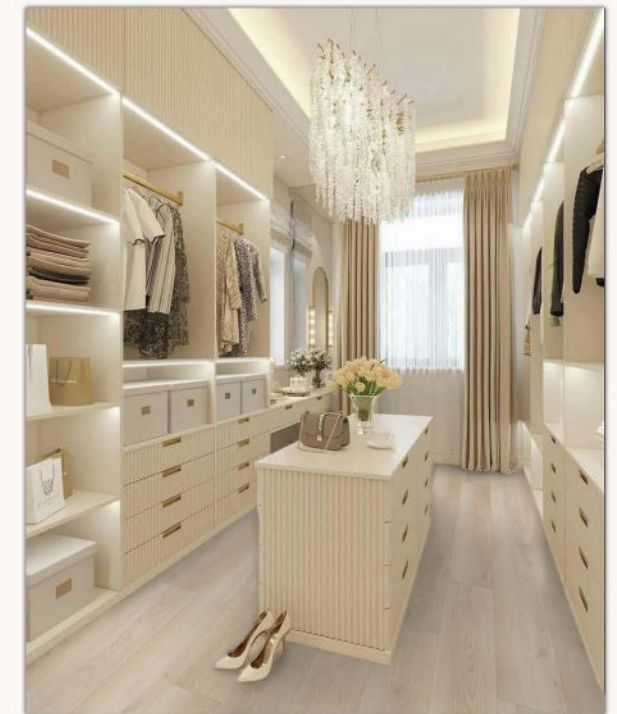

Pale timber tones brighten any room, creating an airy, open feel that works beautifully in contemporary homes.