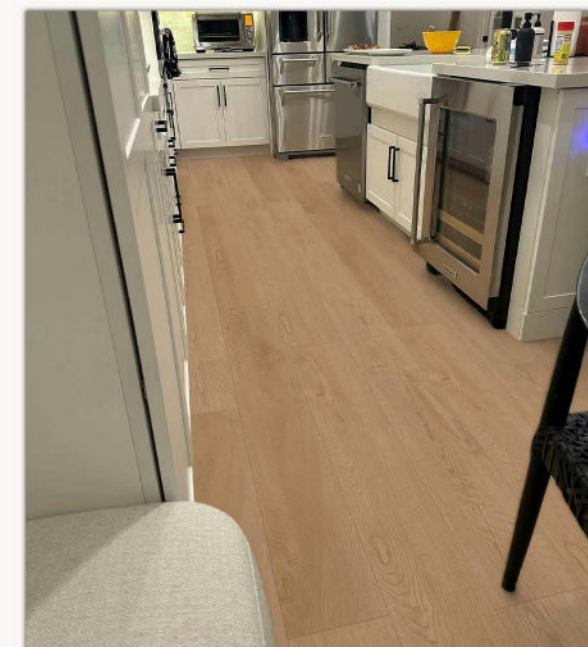

Natural Oak

Authentic timber look, built to last.

True to nature oak patterns bring timeless appeal that complements both classic and modern interiors.