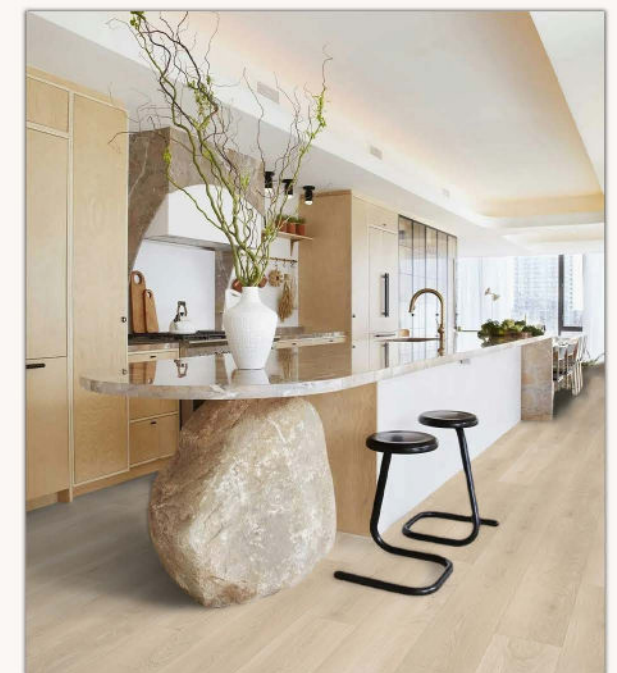

Bright, airy, and full of life.

Light ivory tones make rooms feel more spacious, perfect for modern apartments and open balconies.

White Smoke Oak

Bright and modern, perfect for fresh open spaces.

Light, airy tones create a sense of calm and spaciousness. White Smoke Oak pairs beautifully with modern interiors, enhancing natural light and adding timeless elegance.

Natural Birch Oak

Light and fresh for modern simplicity.

Pale timber tones brighten any room, creating an airy, open feel that works beautifully in contemporary homes.

Silver Mist Grey

Urban chic in a soft grey tone.