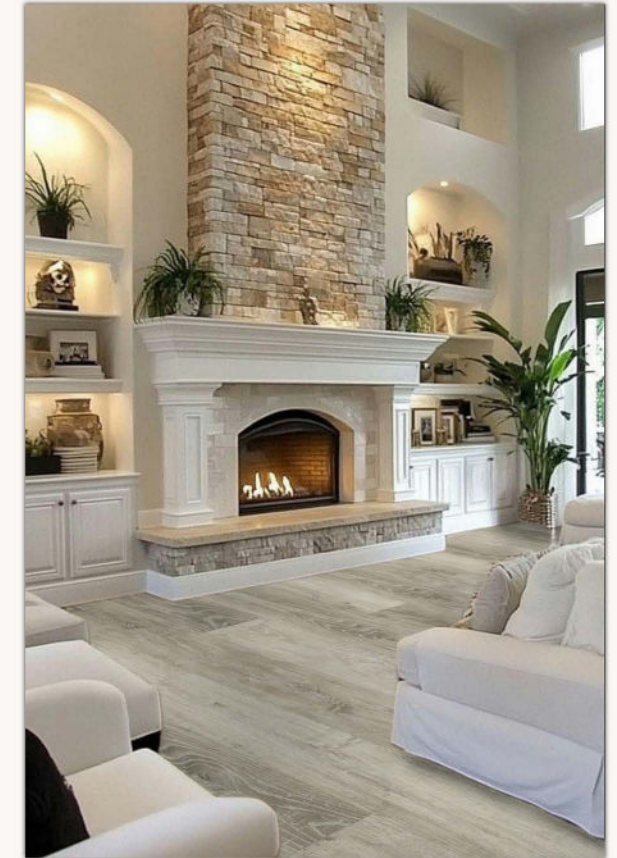

Bright, airy, and full of life.

Light ivory tones make rooms feel more spacious, perfect for modern apartments and open balconies.

White Smoke Oak

Bright and modern, perfect for fresh open spaces.

Light, airy tones create a sense of calm and spaciousness. White Smoke Oak pairs beautifully with modern interiors, enhancing natural light and adding timeless elegance.

Natural Birch Oak

Light and fresh for modern simplicity.

Pale timber tones brighten any room, creating an airy, open feel that works beautifully in contemporary homes.

Silver Mist Grey

Urban chic in a soft grey tone.